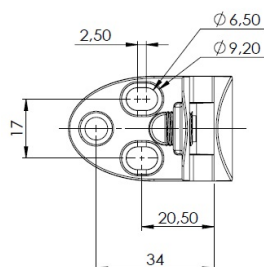

## Description:

Glass Door Hinge "Badge II", Centre, BLK, Universal, F/Inset Doors, F/Glass Thickness 4-6mm, 1 Zamak Screw W/PVC Tip,, Catch Made of ABS Plastic

## Item number:

15.06.287-0

Units	Box	Carton	HS Code	Barcode
Pcs.	12	240	8302100090	 5704866492706

Screw recommendation:  
Euro-screw Ø6,3mm.  
CSK-screw Ø4,5mm.