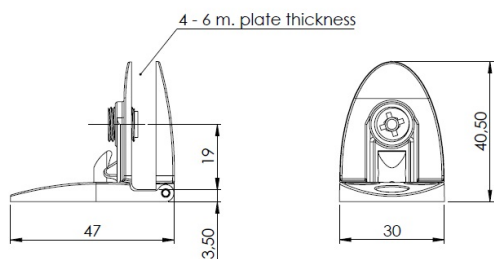

## Description:

Glass Door Hinge "Badge II", Centre, BLK, Universal, F/Inset Doors, F/Glass Thickness 4-6mm, 1 Zamak Screw W/PVC Tip,, Catch Made of ABS Plastic

## Item number:

15.06.287-0

Units	Box	Carton	HS Code	Barcode
Pcs.	12	240	8302100090	 5704866492706

Screw recommendation:  
Euro-screw Ø6,3mm.  
CSK-screw Ø4,5mm.